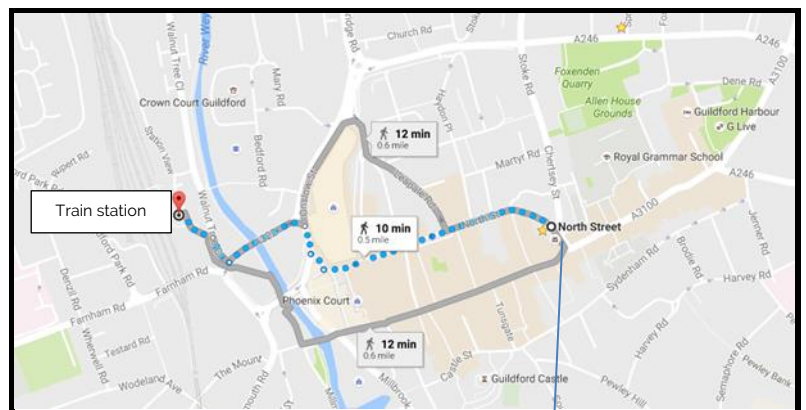

## Directions to our Guildford Office

First Floor  
 84 North Street  
 Guildford  
 Surrey  
 GU1 4AU

84 North Street

See below

84 North Street

### By train:

From London Waterloo the train takes roughly 40 minutes to Guildford Station. From the station the office is a 10 minute walk up North Street and is situated near the Post Office.

### By car:

From London – at Junction 10 of the M25 take the A3 south to Guildford.

From Portsmouth – Take the A3 northwards. Continue through the Hindhead Tunnel for approx. 12 miles and take the exit towards A322/A25/(A320).